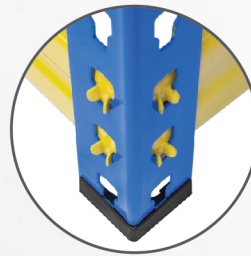

- No bolts or nuts needed
- Ensuring easy installation

Unique Groove Beam

- Enhances beam strength for longer-lasting durability.

Center Support

- Available for sizes 1200/1500 to enhance middle part loading

Foot Protect

- Prevents floor scratches, keeping your flooring safe

Easy DIY Customisation

2 LEVEL SHELF (CM)

Height	60	90	120
Depth	30	45	60
Length	60	90	120
	150	180	-

3 LEVEL SHELF (CM)

Height	90	120	150
Depth	30	45	60
Length	60	90	120
	150	180	-