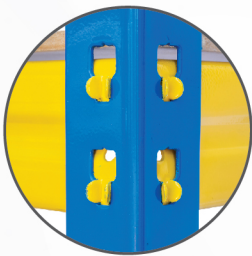

EFFORTLESS BOLTLESS RACK STORAGE MADE SIMPLE

BOLTLESS RACK SERIES

High-Quality Customisable Racking System

2 LEVEL SHELF

3 LEVEL SHELF

4 LEVEL SHELF

Innovative & Safety Features

Butterfly Pin

- No bolts or nuts needed
- Ensuring easy installation

Unique Groove Beam

- Enhances beam strength for longer-lasting durability.

Center Support

- Available for sizes 1200/1500 to enhance middle part loading

4 & 5 LEVEL SHELF (CM)

Height	150	180	210
Depth	30	45	60
Length	60	90	120
	150	180	-

*Dimensions can be customized to meet your specific needs.